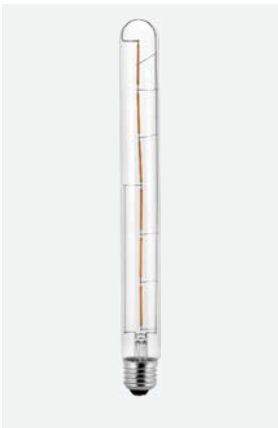

IRIGO II

Long and graphic, this graceful IRIGO II depicts singularity through its vertical design.

Perfect match with: pendant lamp

5W	550 lm	2000 – 2700K
E27 base	230 V	30 x 290 mm
AURORA Dimming	CRI 95	Transparent